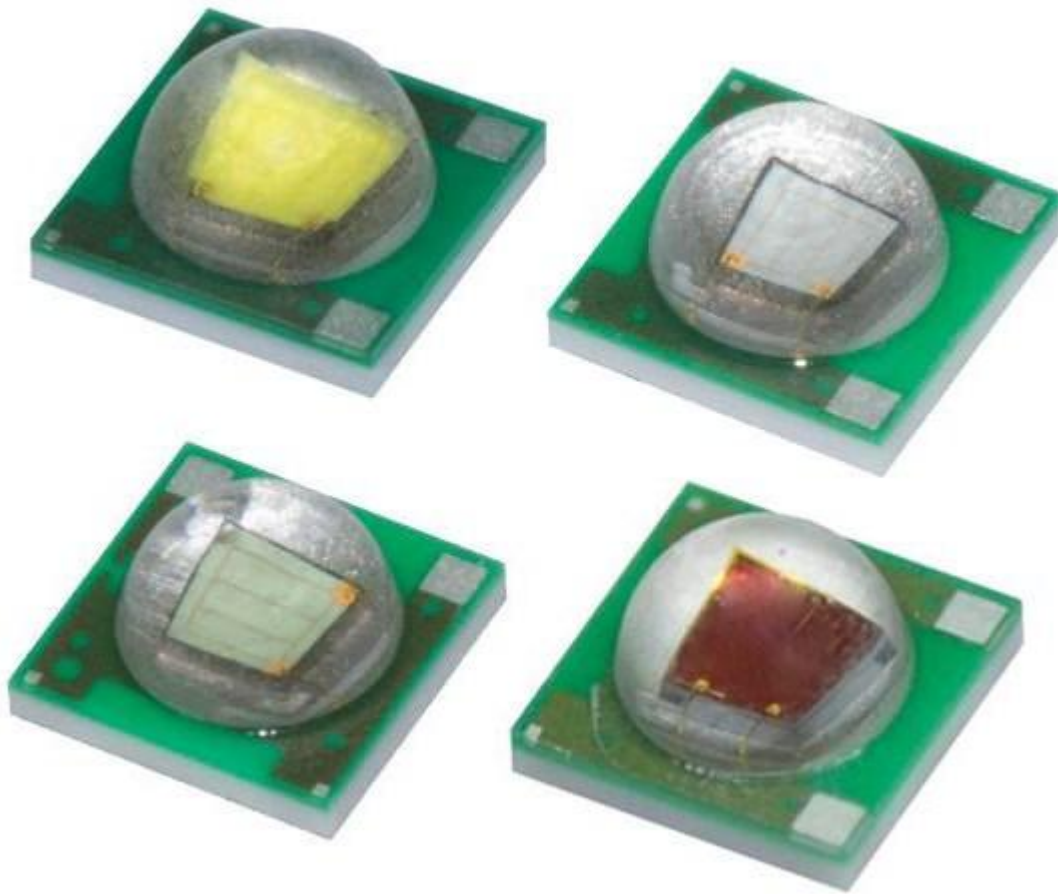

3w 3535 pure green led

High power 3535 led 1-3W all series colors are available, multiple illumination angles to choose from, provide customized service.

Item	1-3W green 3535 SMD LED
Quantity	1Unit = 1 pc
Emitting Color	Pure Green
Wavelength/CCT	490-500nm; 500-505nm; 520-525nm
Luminous Intensity	40-60lm by 350mA; 60-100lm by 700mA
Viewing Angle	120degree
Chip Quantity	1pc 45*45mil
Forward Current	350-700mA

Forward Voltage	3.0-3.4V
PCB	Without PCB; With Star PCB
Lens material	Resin Lens, SMT lens
Certificate	CE & ROHS
Warranty	3 years
Packing	ESD Reel + Carton

■ Package Dimensions:

3W 3535 pure green led details:

1. Flip Chip Technology, High Stability
2. Ceramic Base; Faster Heat Dissipation
3. High Lumen Output & Low Brightness Decay
4. Most reliable SMT LEDs
5. Small and Exquisite; Great flexibility in Design

3W 3535 pure green led application:

Indoor and outdoor commercial lighting
General lighting

Automotive lights
LCD TU/monitor backlights
Traffic Light

APPLICATIONS

APPLICATION SCENARIOS:

Corridor, factory floor, warehouse, swimming pool, parking lot, tunnel, pedestrian bridge, subway station