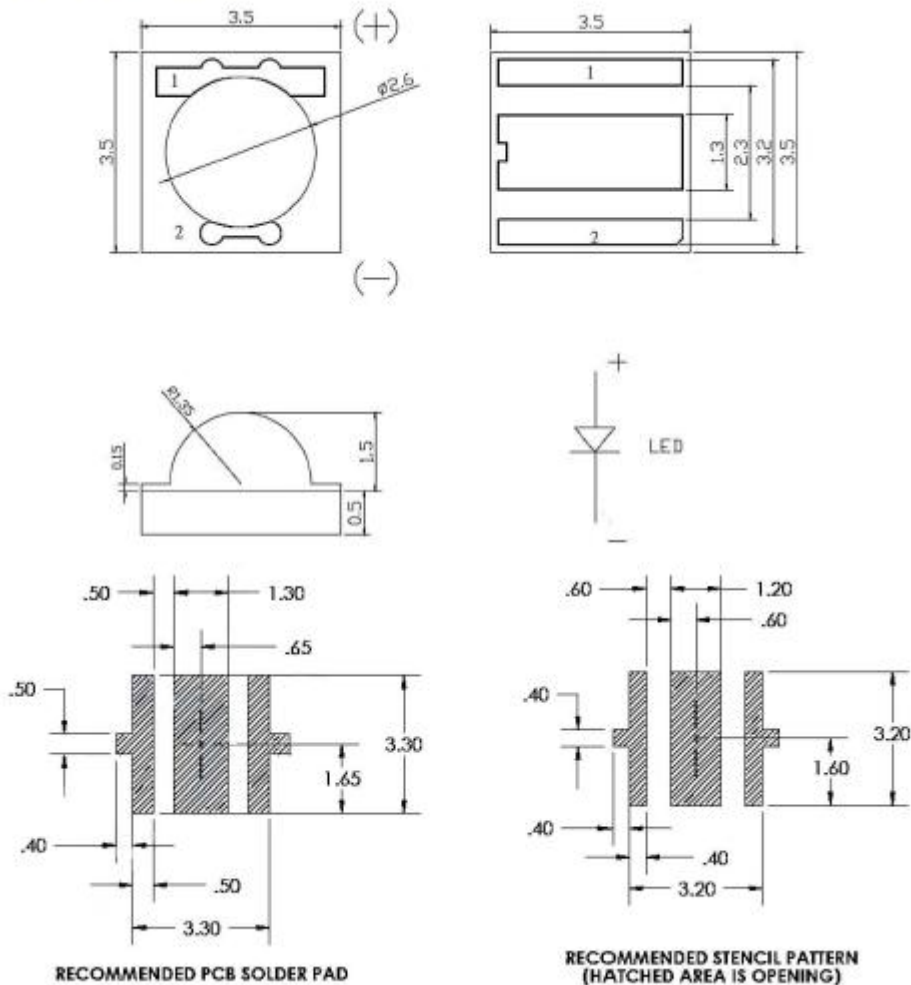

3w 3535 pure green led

High power 3535 led 1-3W all series colors are available, multiple illumination angles to choose from, provide customized service.

Item	1-3W green 3535 SMD LED
Quantity	1Unit = 1 pc
Emitting Color	Pure Green
Wavelength/CCT	490-500nm; 500-505nm; 520-525nm
Luminous Intensity	40-60lm by 350mA; 60-100lm by 700mA
Viewing Angle	120degree
Chip Quantity	1pc 45*45mil
Forward Current	350-700mA

Forward Voltage	3.0-3.4V
PCB	Without PCB; With Star PCB
Lens material	Resin Lens, SMT lens
Certificate	CE & ROHS
Warranty	3 years
Packing	ESD Reel + Carton

■ Package Dimensions:

3W 3535 pure green led details: